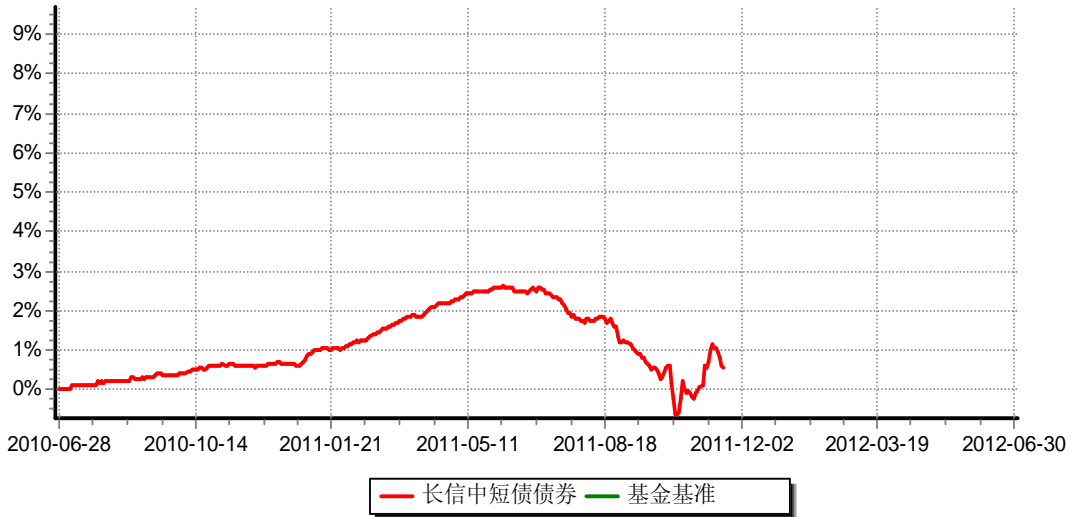

--	--	--	--	--	--	--

[REDACTED]

”

--	--	--

[Redacted content]

”

“

A table with 6 rows and 4 columns, located in the upper middle section of the page. The entire table is completely obscured by dense black scribbles, making the content inside impossible to read.